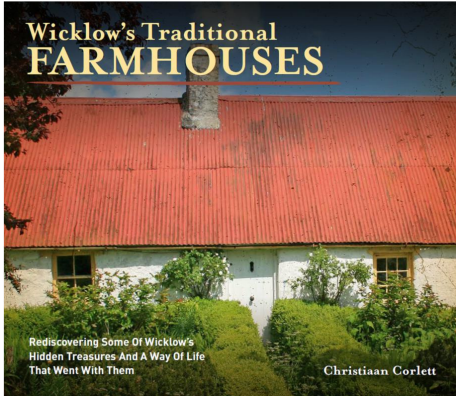

# Wicklow's Traditional Farmhouses

## POSTAL ORDER FORM

ISBN: 978-0-9569126-1-9  
Author: Christiaan Corlett  
Publisher: Heritage Office, Wicklow County Council  
Price: €20

Hardback casement bound 140 pages. Size 236 x 282 Landscape, Full colour illustrations